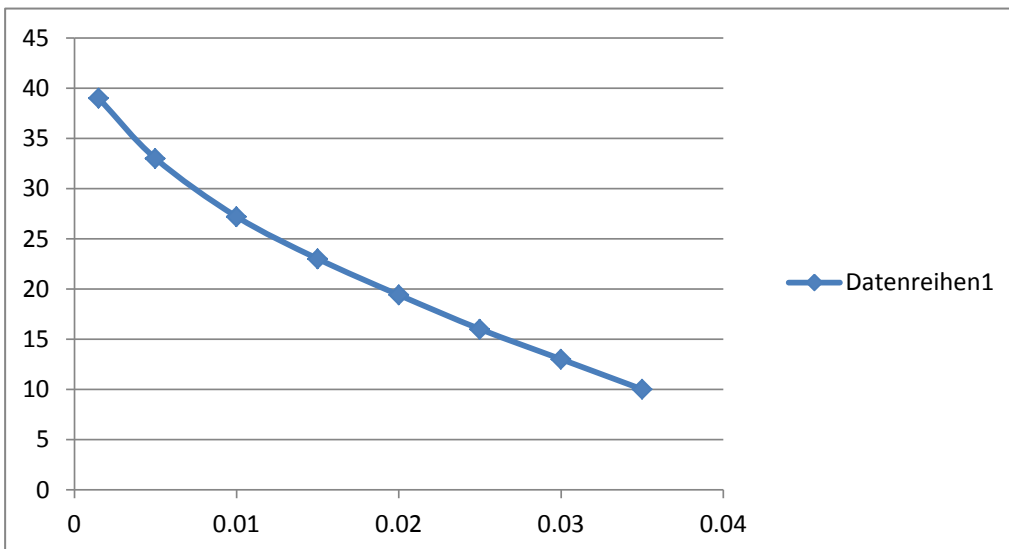

original

0.0015	39
0.005	33
0.01	28
0.015	23
0.02	20
0.025	16
0.03	14
0.035	10

what its supposed to looke like?

0.0015	39
0.005	33
0.01	27.2
0.015	23
0.02	19.4
0.025	16
0.03	13
0.035	10