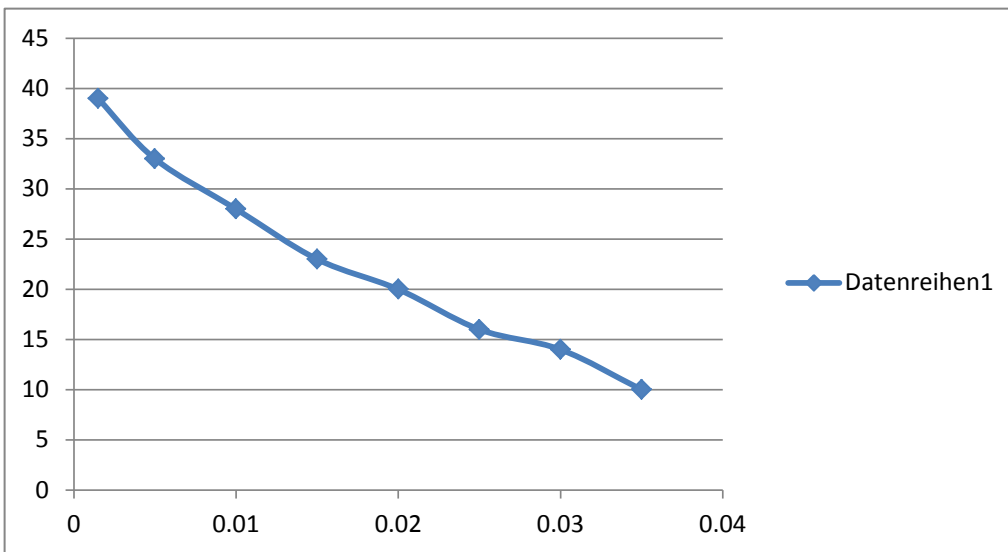

original

0.0015	39
0.005	33
0.01	28
0.015	23
0.02	20
0.025	16
0.03	14
0.035	10

what its supposed to looke like?

0.0015	39
0.005	33
0.01	27.2
0.015	23
0.02	19.4
0.025	16
0.03	13
0.035	10